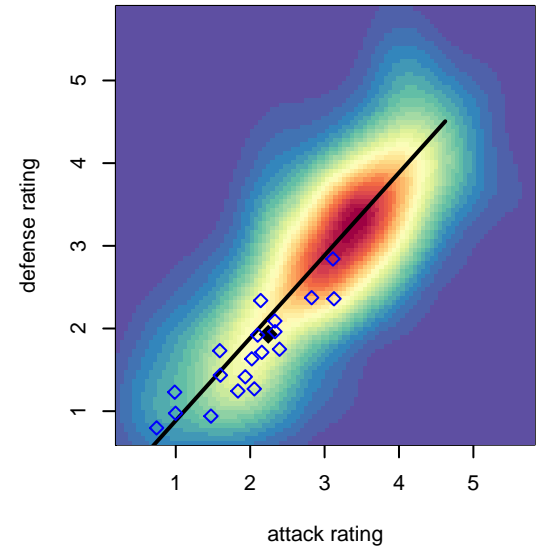

# Seattle United S Blue G01

Seattle United Regional  
 Seattle, WA  
 G01 total strength=1402  
 attack=9.42 defense=6.89  
 spr league = Win NPSL Div 2 (00) U17

alt names used:

Venues played:  
 2016 Seattle United Cup GU16 Silver  
 2016 Crossfire Select U16 Silver  
 2016 Cranberry Cup U16-17  
 2016 Win NPSL Division 2 (00) U17  
 2016 WYS Presidents Cup G01 Division 2

**Seattle United S Blue G01**  
 Dots are actual minus expected GF (blue circles) and GA (red triangles).  
 Blue line is smoothed change in attack strength. Red is smoothed change in defense strength.

**attack and defense variance (black dot)  
relative to other teams  
and top 10 in region**

**attack and defense rating  
relative to others at age  
and all opponents in last 13 months**

**attack and defense rating  
relative to others at age  
and all opponents in last 13 months**

**Performance relative to 13 month average**

**Performance relative to 13 month average**

Distribution of opponents  
 Red = Lose zone, Blue = Win zone, Green = Even  
 Black line separates win/lose zones